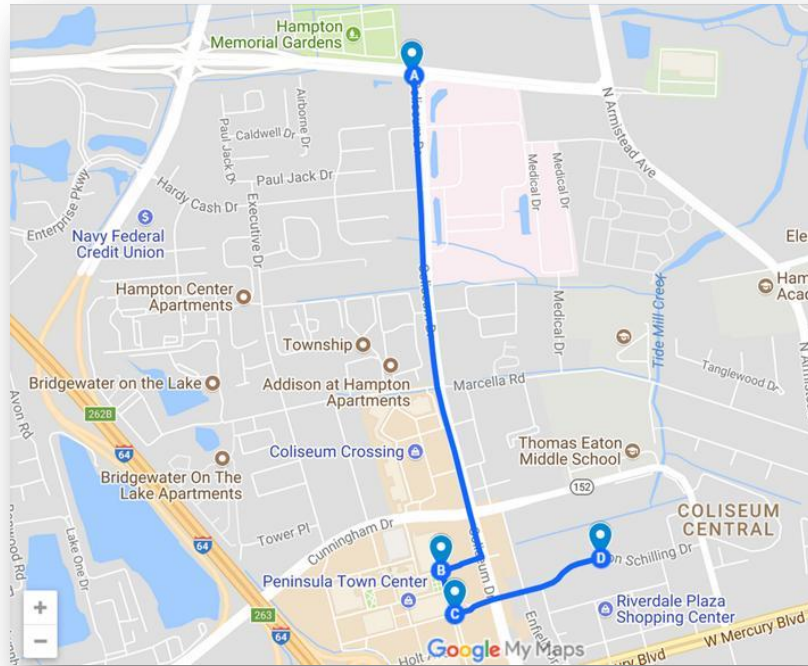

# Parade Route

The parade will lineup on Hampton Roads Center Parkway then proceed:

- Down Coliseum Drive
- Right on Merchant Lane
- Left on Kilgore Avenue
- Left on Von Schilling Drive
- End in Riverpointe Shopping Center